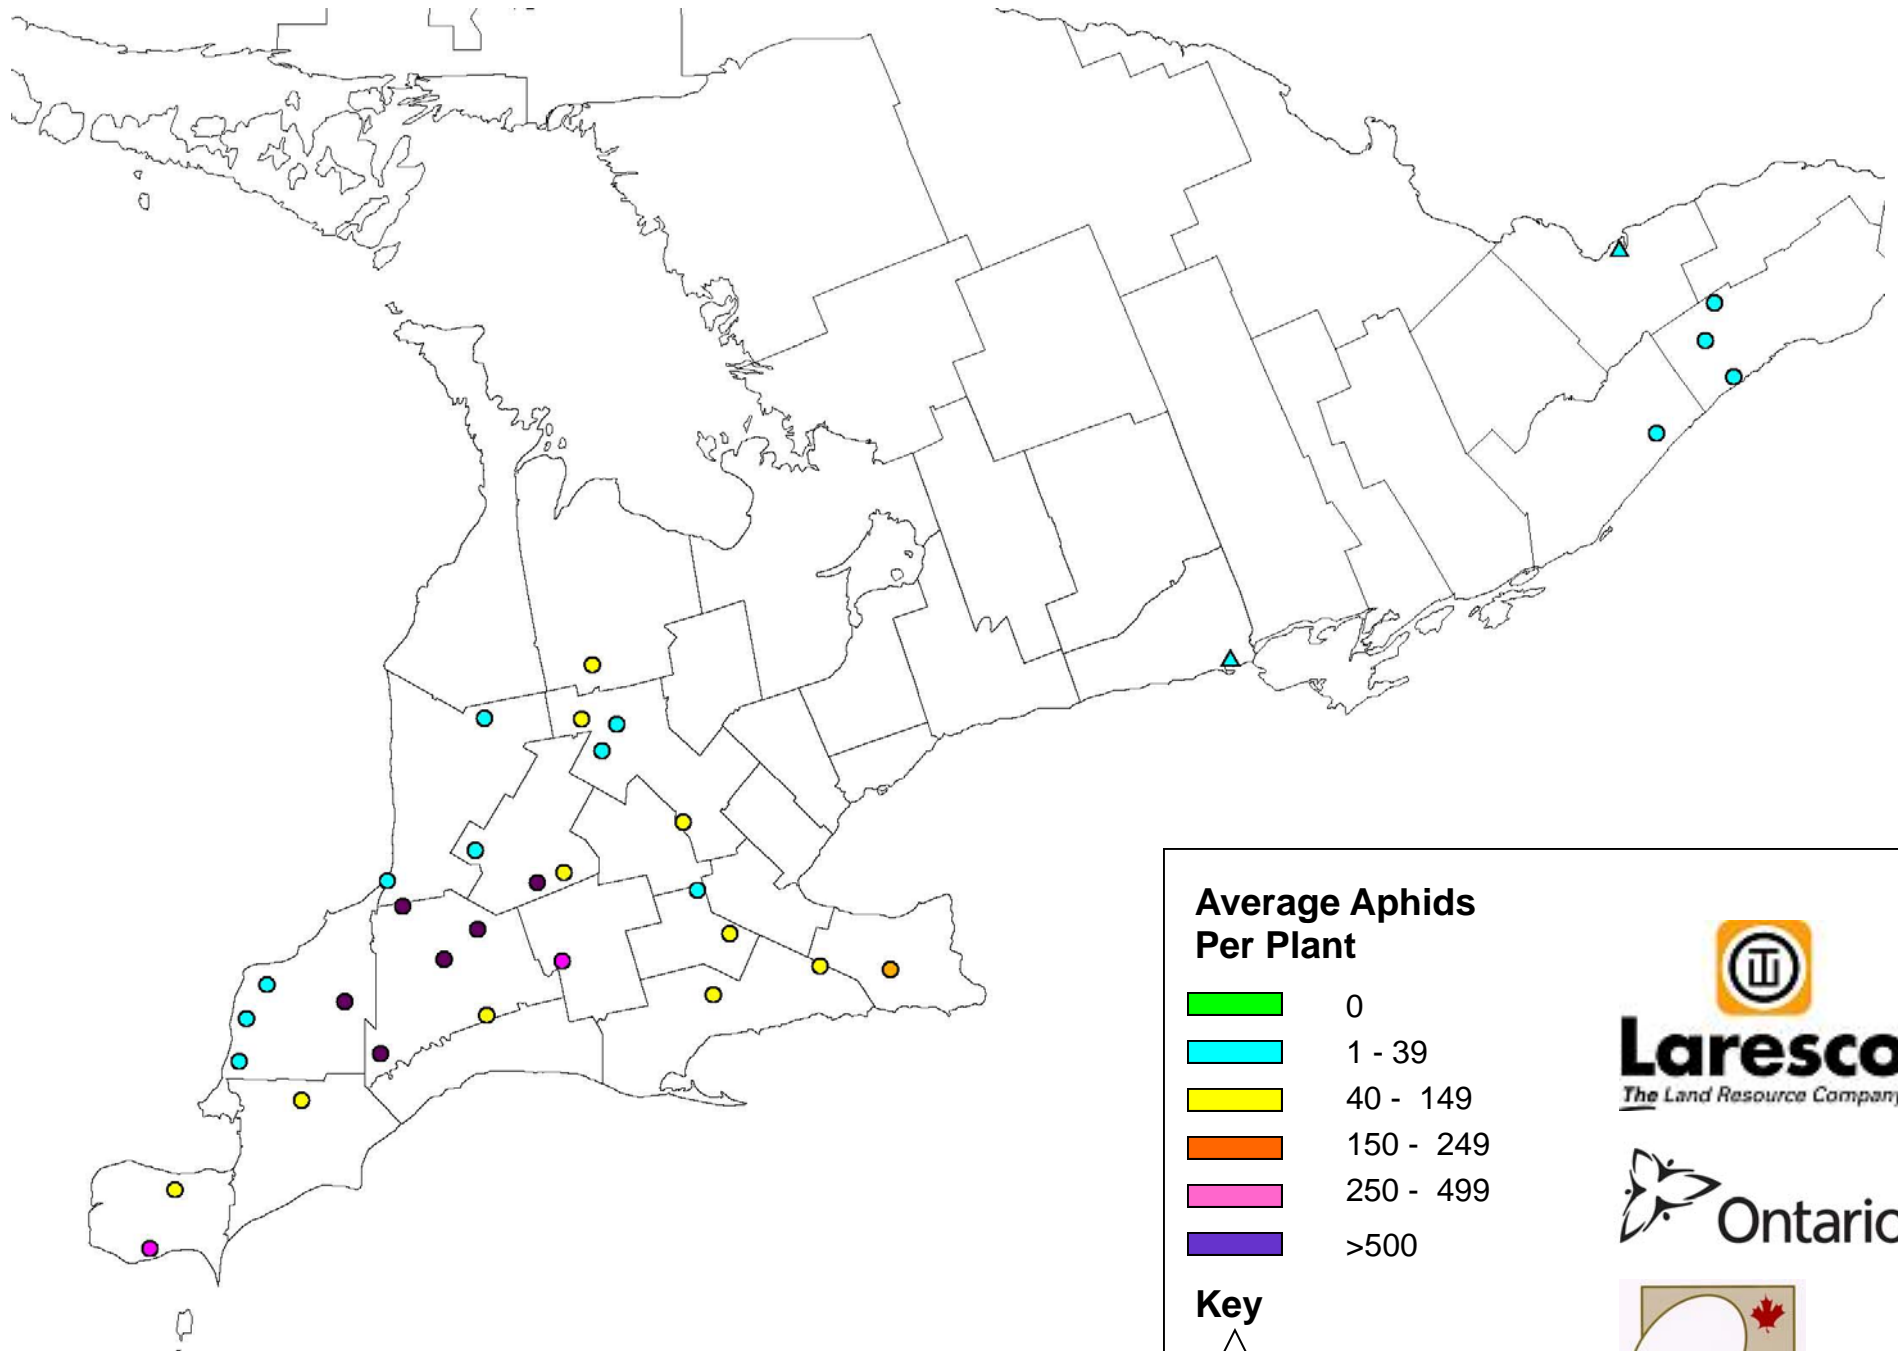

Ontario Observations 2009 - Soybean Aphids (to August 31)

Average Aphids Per Plant

Key